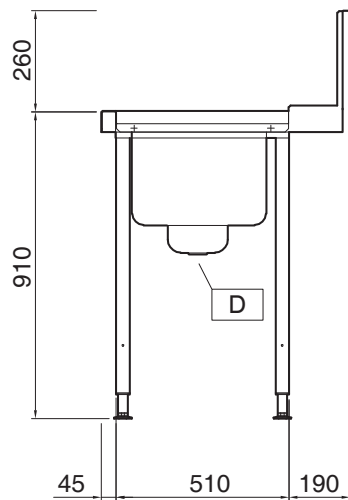

Short Form Specification

Item No.

For hood type dishwashers. Constructed in 304 AISI stainless steel with backsplash mm250h. N. 2 square 40x40mm tubular legs on height-adjustable feet. Bowl size mm500x400x250h with drain hole and strainer. Basket direction: from left to right.

Construction

- Stainless steel feet 50 mm adjustable in height to ensure that tables drain back into the dishwasher.
- 700x500x300mm bowl available upon request.
- Included splashback to prevent water spatter.
- Deep anti-drip profiles completely folded with lower edge for safe and easy cleaning.
- All surfaces smooth with polished finish.
- 40x40 mm square tubular legs in AISI 304 stainless steel.
- 304 AISI stainless steel construction throughout.

Optional Accessories

- DOUBLE HOLE DECK MOUNTED ELBOW OPERATED MIXING TEMP. FAUCET WITH PRE-RINSE UNIT PNC 855379
- DECK MOUNTED MIXING TEMPERATURE PRE-RINSE UNIT PNC 855380
- Wall mounted mixing temperature pre-rinse unit PNC 855381
- Single hole deck mounted mixing temperature pre-rinse unit PNC 855385
- Single hole deck mounted elbow operated mixing temperature faucet with pre-rinse unit PNC 855386
- Single hole deck mounted riser add-on mixing temperature faucet with pre-rinse unit PNC 855389
- Strainer basket for pre-wash table PNC 864068
- Undershef for dishwasher table, 1200 mm PNC 865352
- Floor fastening kit for 2 square legs PNC 865386
- Single plastic drain syphon 2" for sinks PNC 895313

APPROVAL: _____

Front

Side

Top

Key Information:

External dimensions, Width:	
865329 (PTSBHT12L)	1200 mm
External dimensions, Depth:	745 mm
External dimensions, Height:	1170 mm
Net weight:	10 kg
Splashback Dimensions, Height:	300 mm
Basin dimensions:	500x400x300h