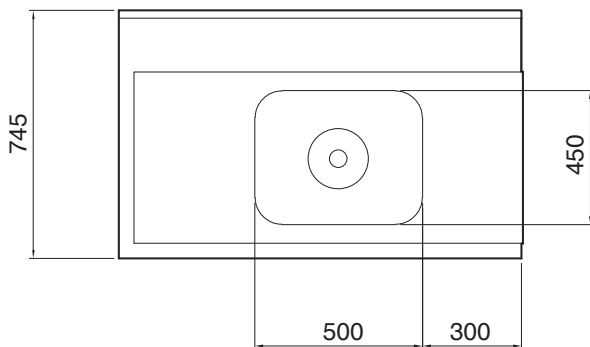

Short Form Specification

Item No.

For hood type dishwashers. Constructed in 304 AISI stainless steel with backsplash mm250h. N. 2 square 40x40mm tubular legs on height-adjustable feet. Bowl size mm500x400x250h with drain hole and strainer. Basket direction: from left to right.

Main Features

- Supplied knocked-down and easy to assemble.
- To be secured to the dishwasher and fitted to the receiving and sorting tables at the other end.
- Plain undershelves and pre-rinse units available as optional accessories.
- Designed for 500x500 mm dishwashing racks.

Construction

- Stainless steel feet 50 mm adjustable in height to ensure that tables drain back into the dishwasher.
- 700x500x300mm bowl available upon request.
- Included splashback to prevent water spatter.
- Deep anti-drip profiles completely folded with lower edge for safe and easy cleaning.
- All surfaces smooth with polished finish.
- 40x40 mm square tubular legs in AISI 304 stainless steel.
- 304 AISI stainless steel construction throughout.

APPROVAL: _____

Front

Side

Top

Key Information:

External dimensions, Width:	
865329 (PTSBHT12L)	1200 mm
External dimensions, Depth:	745 mm
External dimensions, Height:	1170 mm
Net weight:	10 kg
Splashback Dimensions, Height:	300 mm
Basin dimensions:	500x400x300h