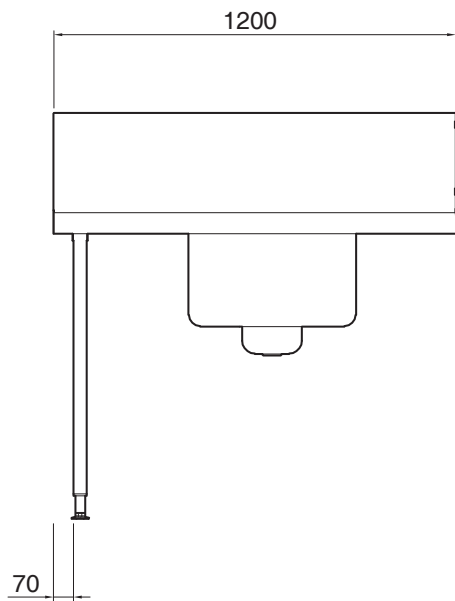

Short Form Specification

Item No.

For hood type dishwashers. Constructed in 304 AISI stainless steel with backsplash mm250h. N. 2 square 40x40mm tubular legs on height-adjustable feet. Bowl size mm500x400x250h with drain hole and strainer. Basket direction: from left to right.

Main Features

- Supplied knocked-down and easy to assemble.
- To be secured to the dishwasher and fitted to the receiving and sorting tables at the other end.
- Plain undershelves and pre-rinse units available as optional accessories.
- Designed for 500x500 mm dishwashing racks.

Construction

- Stainless steel feet 50 mm adjustable in height to ensure that tables drain back into the dishwasher.
- 700x500x300mm bowl available upon request.
- Included splashback to prevent water spatter.
- Deep anti-drip profiles completely folded with lower edge for safe and easy cleaning.
- All surfaces smooth with polished finish.
- 40x40 mm square tubular legs in AISI 304 stainless steel.
- 304 AISI stainless steel construction throughout.

APPROVAL: _____

Front

Side

Top

Key Information:

External dimensions, Width:	
865329 (PTSBHT12L)	1200 mm
External dimensions, Depth:	745 mm
External dimensions, Height:	1170 mm
Net weight:	10 kg
Splashback Dimensions, Height:	300 mm
Basin dimensions:	500x400x300h